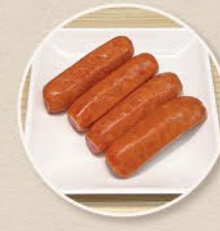

Beef Lovers Set!!

Kalbi Short Plate (100g), **Misuji** (100g),
AND **Harami** (50g)
250g \$21.95

EVERY SET COMES WITH:

**Rice, Soup, Salad,
and Kimchee**

SINGLE SET
Kalbi Short Plate
100g \$10.95
200g \$17.95

SINGLE SET
Misuji
100g \$11.95
200g \$19.95

SINGLE SET
Chicken Teriyaki
100g \$9.95
200g \$15.95

SINGLE SET
Pork Belly
100g \$11.95
200g \$18.95

Kalbi Short Rib
Tare
50g \$5.50
100g \$11.00

Misuji
(Top Blade)
Tare
50g \$4.00
100g \$8.00

Kalbi Short Plate
Tare
50g \$4.00
100g \$8.00

Pork Belly
Shio
50g \$4.50
100g \$9.00

Harami
(Skirt Steak)
Tare
50g \$5.50
100g \$11.00

Kurobuta Sausage
4pcs \$6.00

Premium Gyutan
(Beef Tongue)
Shio
50g \$6.50
100g \$12.75